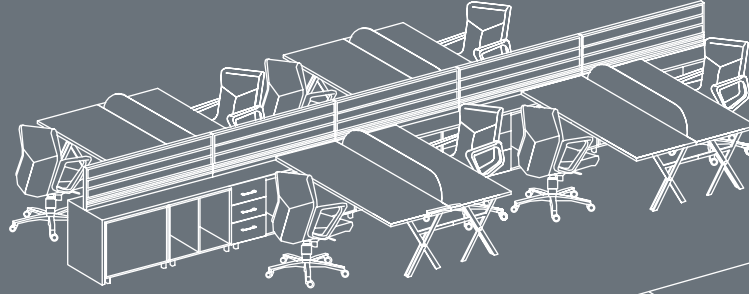

Rijit®

FARKLI İHTİYAÇLARA FARKLI ALTERNATİFLER
DIFFERENT NEEDS – DIFFERENT ALTERNATIVES
DES ALTERNATIVES DIFFÉRENTES POUR DES BESOINS
DIFFÉRENTS

Rijit tasarımları, bireyi temel alarak düşünüldüğü için farklı ihtiyaçlara çok çeşitli ve alternatifli çözümler sunar. Ayrıca, Rijit seperatör altı sıralı keson sistemi ile hem seperatör taşıyıcı hem bölücü özellik taşırken, ofiste size yer kazandırır.

Rijit designs orientation is towards thinking the needs of individuals, so it provides different alternatives to different needs. Hence with its inline caisson system, it opens up space in your work environment with multifunctional separator holder and separator itself.

Prenant comme base l'individu même, les designs de Rijit fournit des solutions alternatives pour divers besoins. Ains, grâce à son système de caisson en ligne, Rijit économise de l'espace dans votre bureau avec des sépareteurs multifonctionnels qui sont également des porteurs.