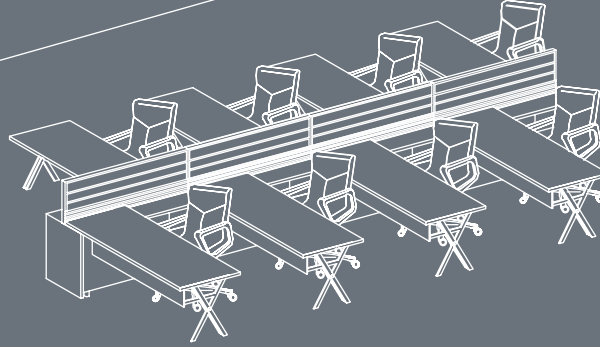

Rijit®

FARKLI İHTİYAÇLARA FARKLI ALTERNATİFLER
DIFFERENT NEEDS – DIFFERENT ALTERNATIVES
DES ALTERNATIVES DIFFÉRENTES POUR DES BESOINS
DIFFÉRENTS

Rijit tasarımları, bireyi temel alarak düşünüldüğü için farklı ihtiyaçlara çok çeşitli ve alternatifli çözümler sunar. Ayrıca, Rijit seperatör altı sıralı keson sistemi ile hem seperatör taşıyıcı hem bölücü özellik taşırken, ofiste size yer kazandırır.

Rijit designs orientation is towards thinking the needs of individuals, so it provides different alternatives to different needs. Hence with its inline caisson system, it opens up space in your work environment with multifunctional separator holder and separator itself.

Prenant comme base l'individu même, les designs de Rijit fournit des solutions alternatives pour divers besoins. Ains, grâce à son système de caisson en ligne, Rijit économise de l'espace dans votre bureau avec des sépareteurs multifonctionnels qui sont également des porteurs.